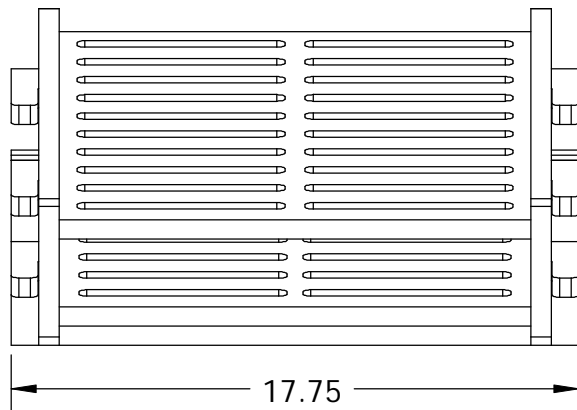

ALL BLACK MDF WITH BLACK EDGES

DISPLAY ACCEPTS 1/2" THICK
6" WIDE SAMPLES

PRICING BULK PACKED:
10 OR MORE: \$38.19/EACH
20 OR MORE: \$36.49/EACH
50 OR MORE: \$34.75/EACH
100 OR MORE: \$33.75/EACH

PRICING 1/CARTON
10 OR MORE: \$41.69/EACH
20 OR MORE: \$39.49/EACH
50 OR MORE: \$38.50/EACH
100 OR MORE: \$37.50/EACH